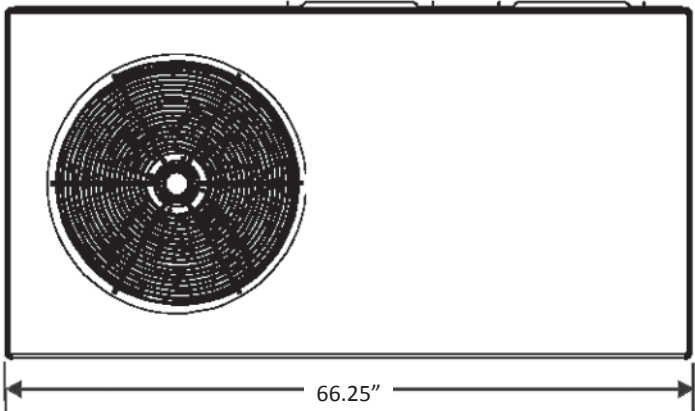

DIMENSIONS

"A" DIMENSIONS

MODEL	CHASSIS SIZE	HEIGHT
GPC1424 GPC1430	SMALL	30"
GPC1436 GPC1442	MEDIUM	35"
GPC1448 GPC1460	LARGE	38 3/4"