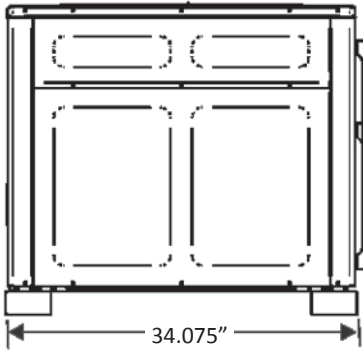

DIMENSIONS

"A" DIMENSIONS

MODEL	CHASSIS SIZE	HEIGHT
GPC1424 GPC1430	SMALL	30"
GPC1436 GPC1442	MEDIUM	35"
GPC1448 GPC1460	LARGE	38 3/4"