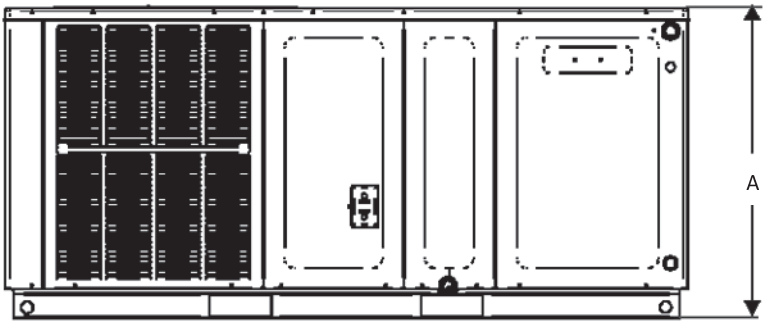

DIMENSIONS

"A" DIMENSIONS

MODEL	CHASSIS SIZE	HEIGHT
GPC1424 GPC1430	SMALL	30"
GPC1436 GPC1442	MEDIUM	35"
GPC1448 GPC1460	LARGE	38 3/4"